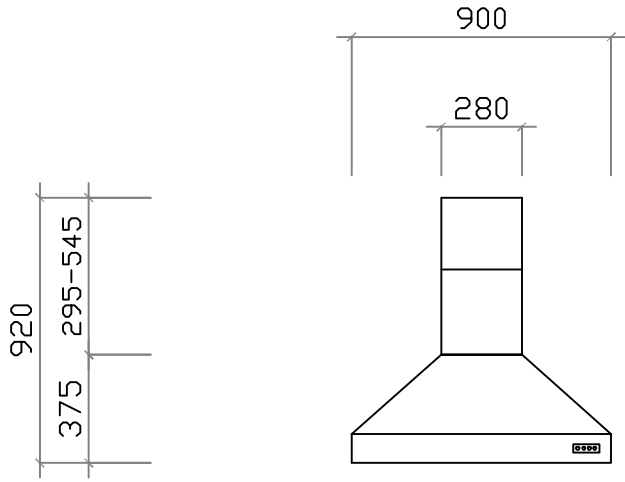

FUJIOH
MADE IN JAPAN

FSP 7300 V

FRONT VIEW (mm)

SIDE VIEW (mm)

RECOMMENDED MOUNTING HEIGHT (mm)

*Note: 1mm = 0.04"

Hole require for glass = 160 ø

Standard Installation come with 1 brick wall hole & ducting up-to 10' only

MODEL: FSP 7300 V