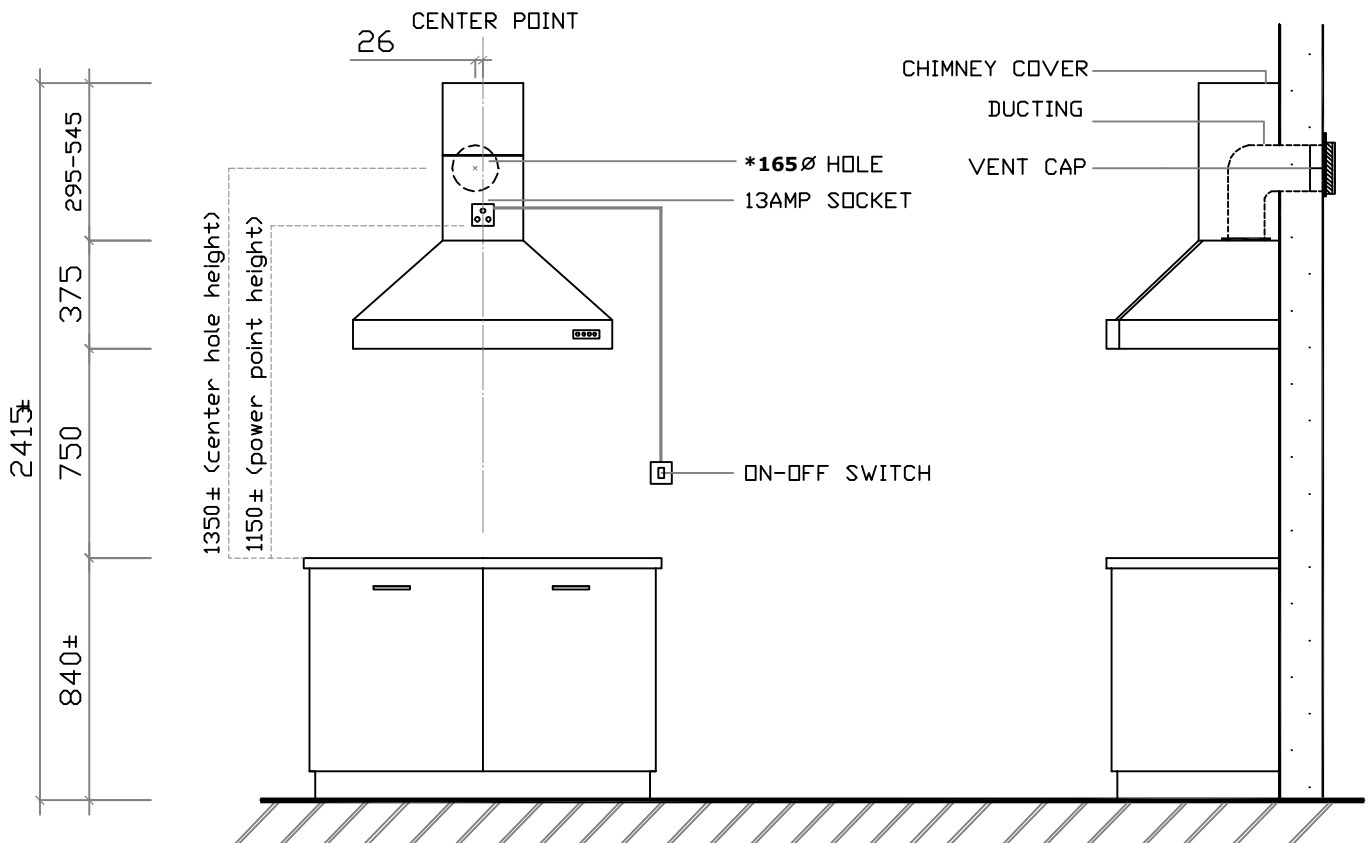

FUJIOH
MADE IN JAPAN

FSP 7300 V

FRONT VIEW (mm)

SIDE VIEW (mm)

RECOMMENDED MOUNTING HEIGHT (mm)

*Note: 1mm = 0.04"

Hole require for glass = 160 ø

Standard Installation come with 1 brick wall hole & ducting up-to 10' only

MODEL: FSP 7300 V