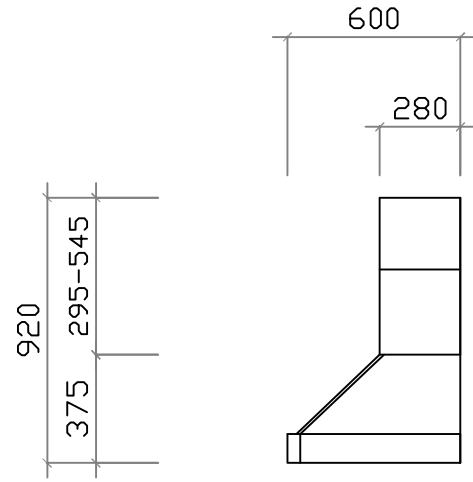

FUJIOH
MADE IN JAPAN

FSP 7300 V

FRONT VIEW (mm)

SIDE VIEW (mm)

RECOMMENDED MOUNTING HEIGHT (mm)

*Note: 1mm = 0.04"

Hole require for glass = 160 ø

Standard Installation come with 1 brick wall hole & ducting up-to 10' only

MODEL: FSP 7300 V